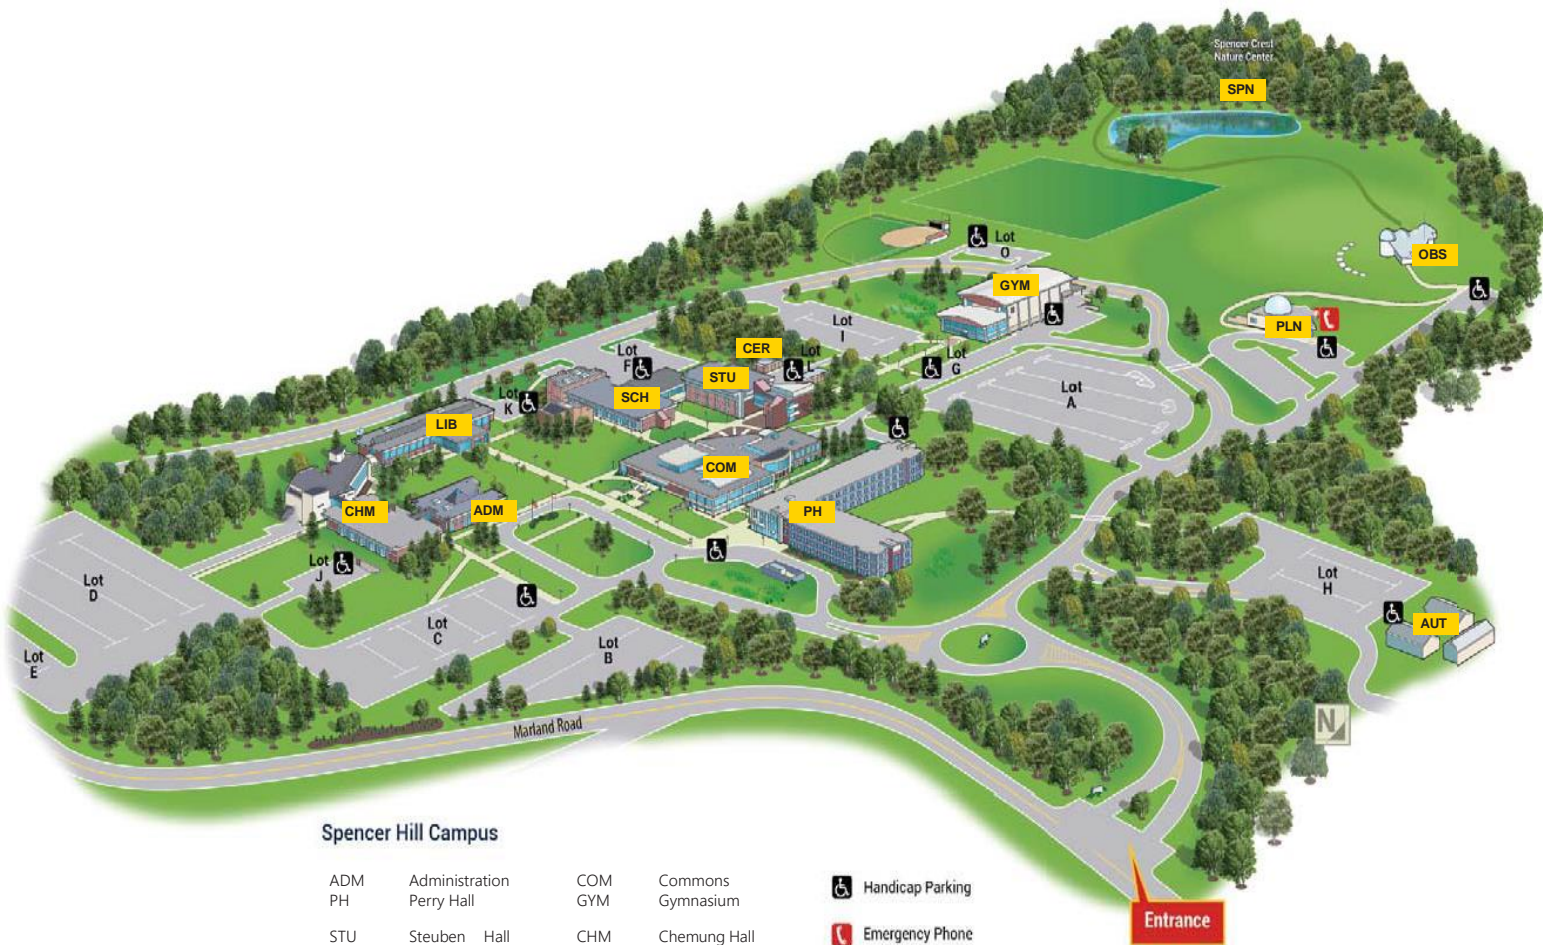

Spencer Hill Campus Map

Spencer Hill Campus

ADM	Administration	COM	Commons
PH	Perry Hall	GYM	Gymnasium
STU	Steuben Hall	CHM	Chemung Hall
SCH	Schuyler Hall	AUT	Auto Tech Buildings
CER	Ceramics	LIB	Library
OBS	Observatory	PLN	Planetarium
SPN	Spencer Crest Nature & Research Center		

 Handicap Parking

 Emergency Phone

Entrance