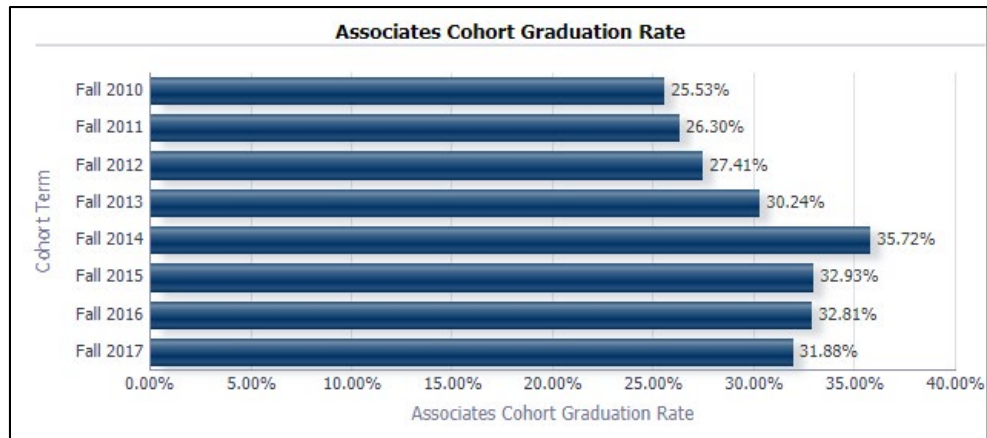

Student Achievement Data

Retention Rate (First-time, Full-time)

Graduation Rate (150% of degree)

NCLEX Pass Rate