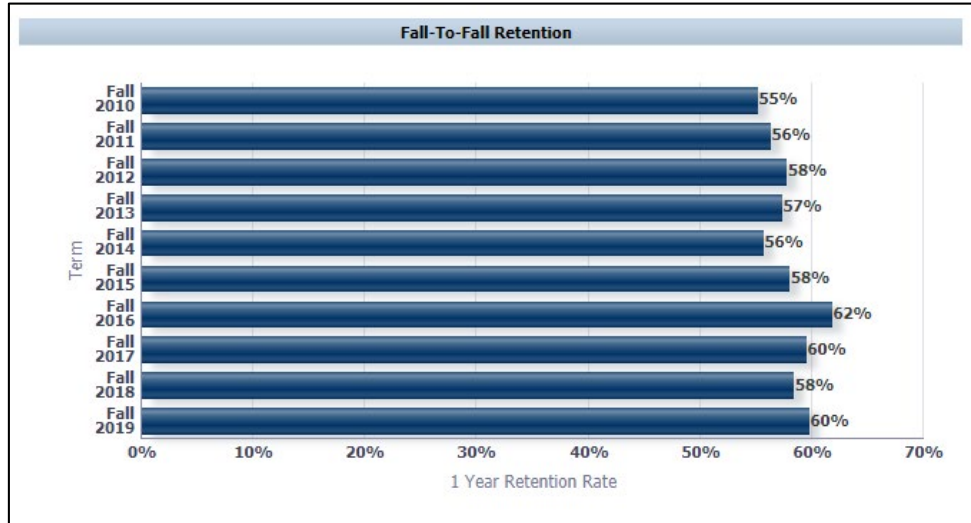

Student Achievement Data

Retention Rate (First-time, Full-time)

Graduation Rate (150% of degree)

NCLEX Pass Rate